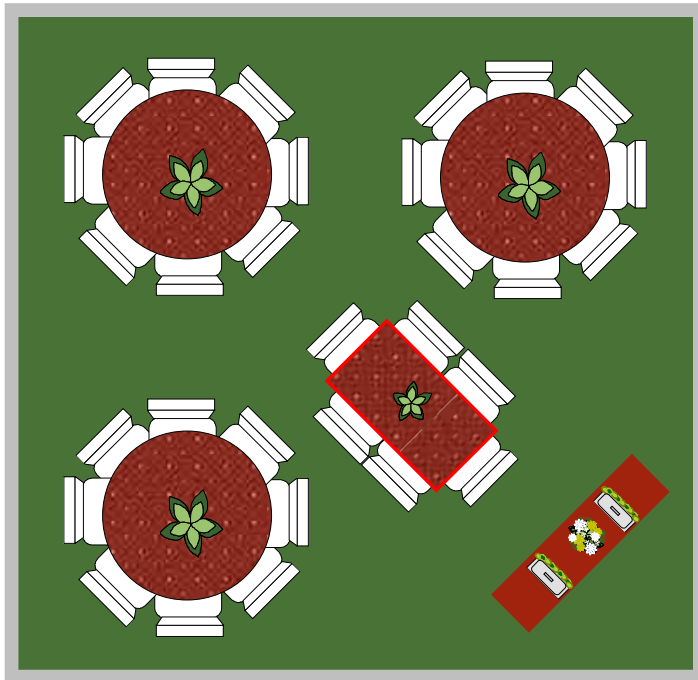

**20' x 20' Banquet Seating floor plan**

**30 Seating capacity with buffet line shown  
Maximum Banquet Seating is 33**